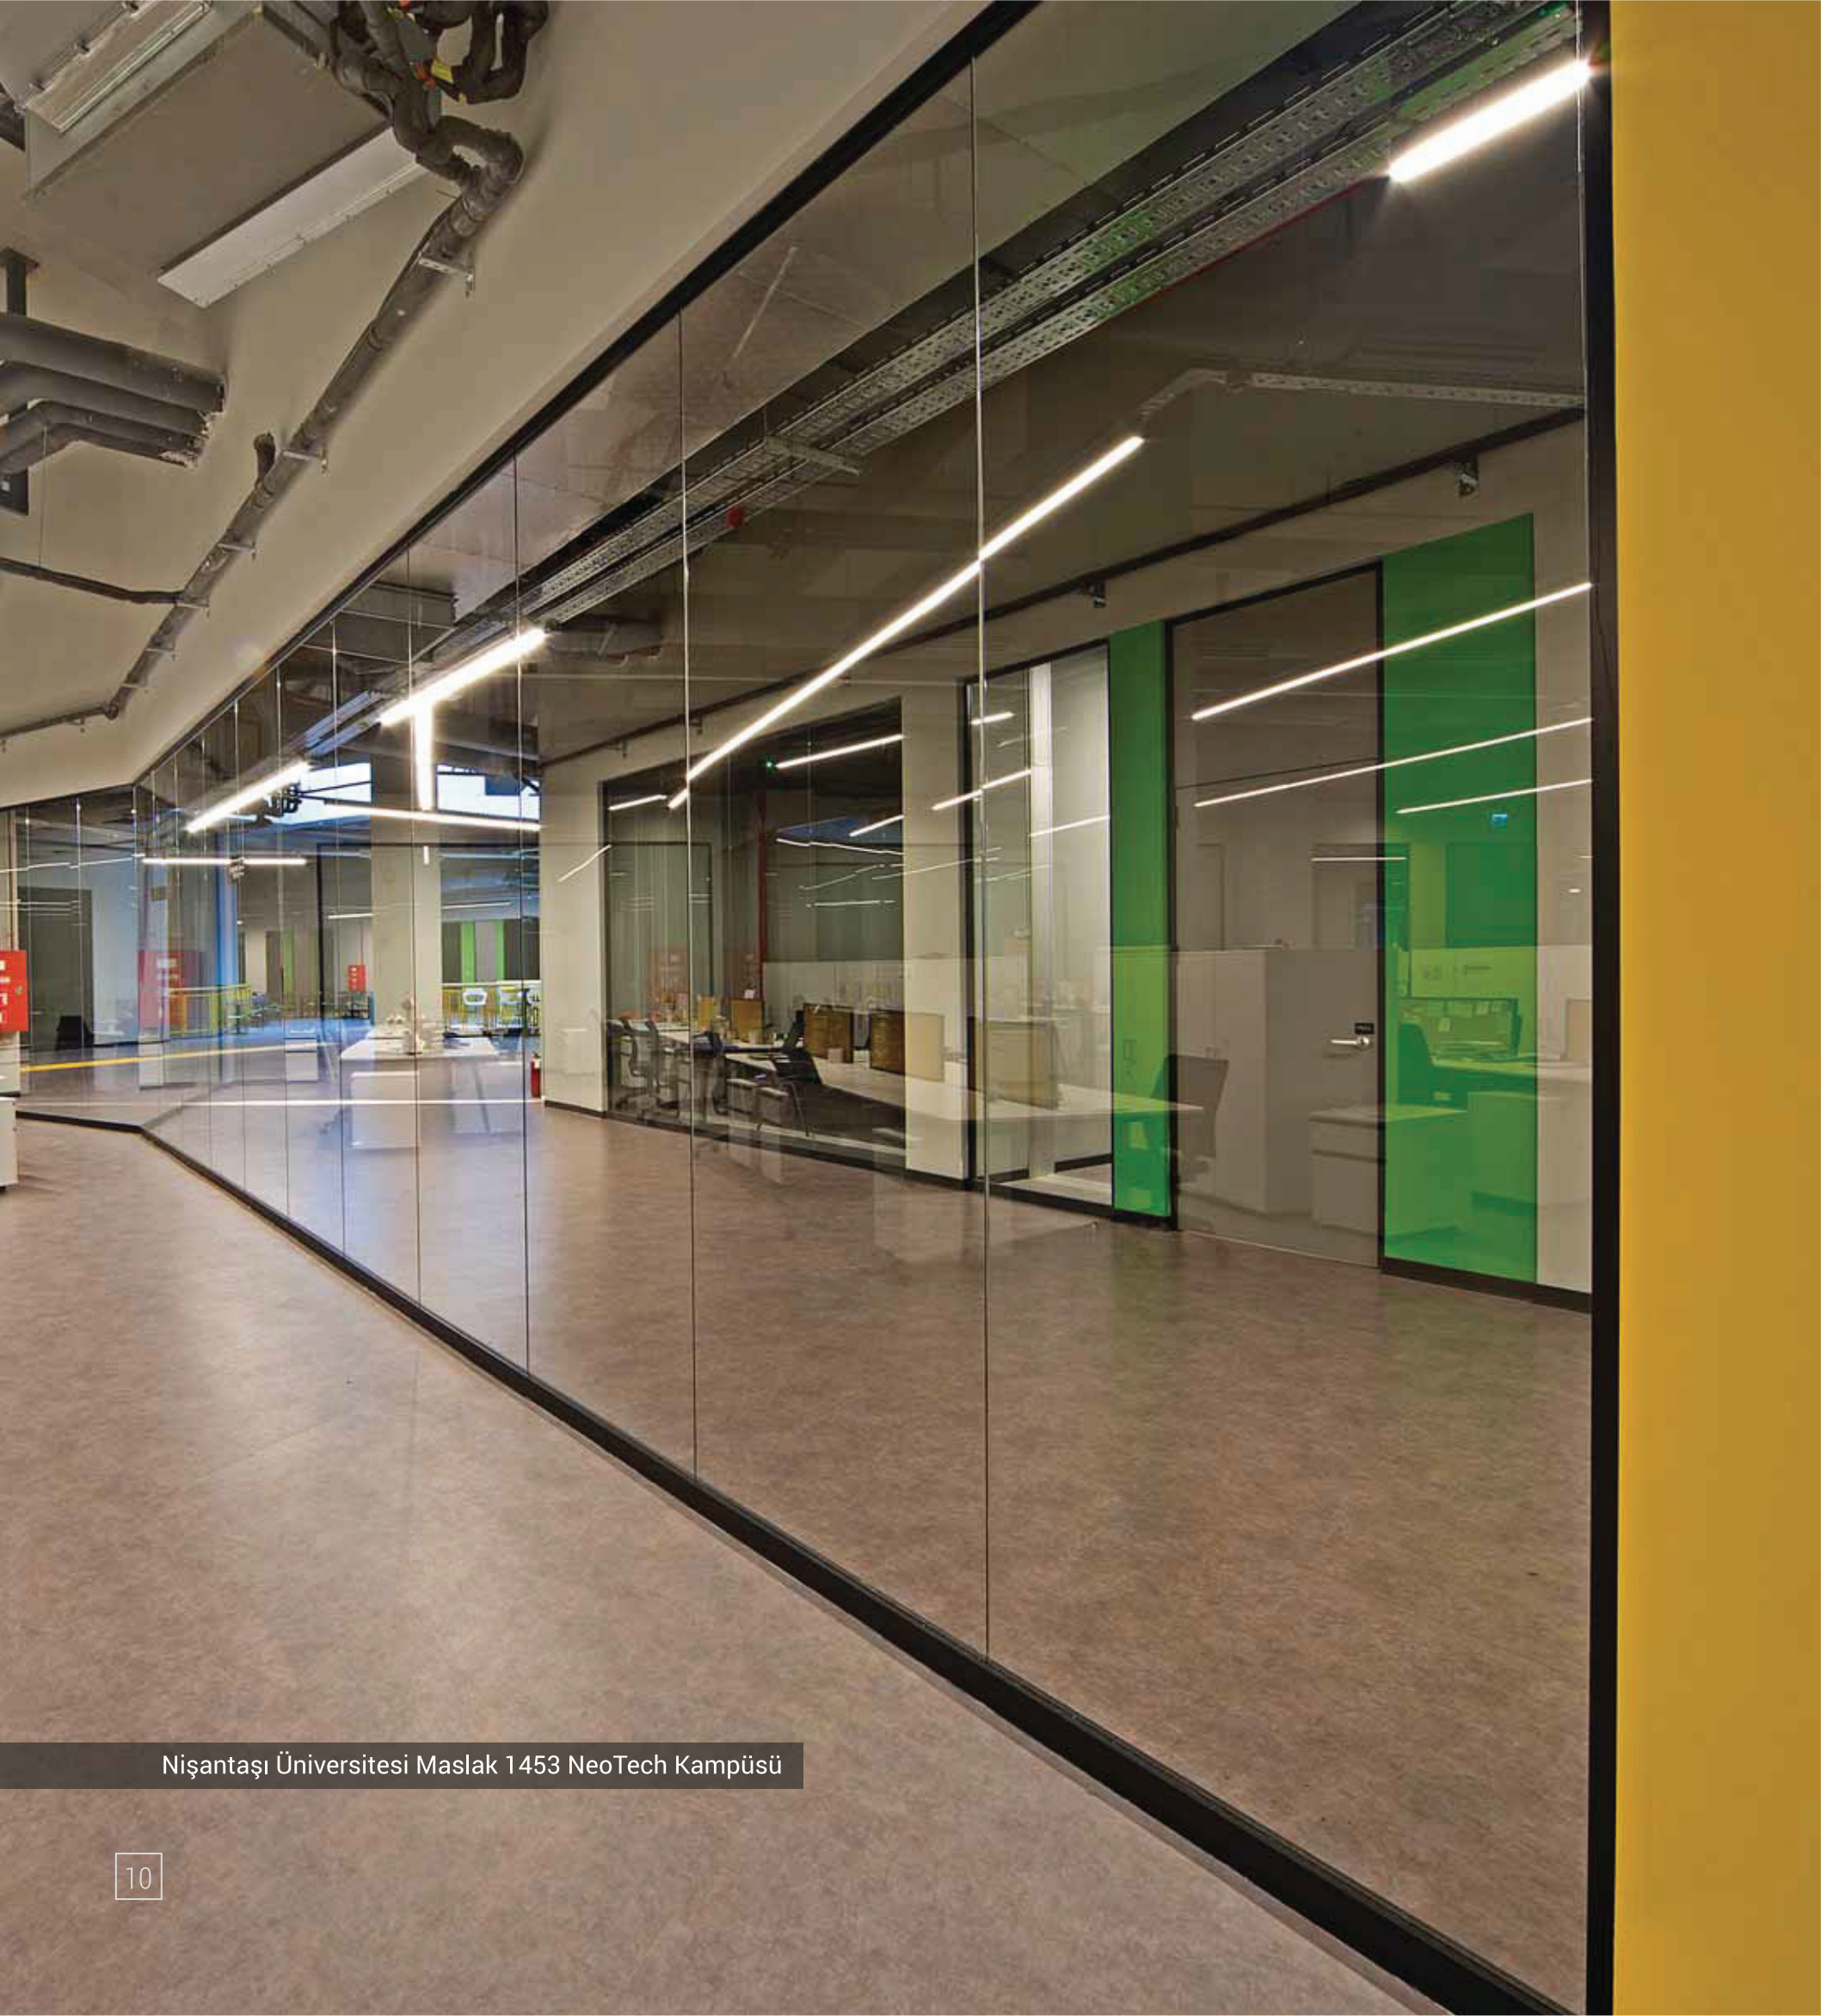

Nişantaşı Üniversitesi Maslak 1453 NeoTech Kampüsü